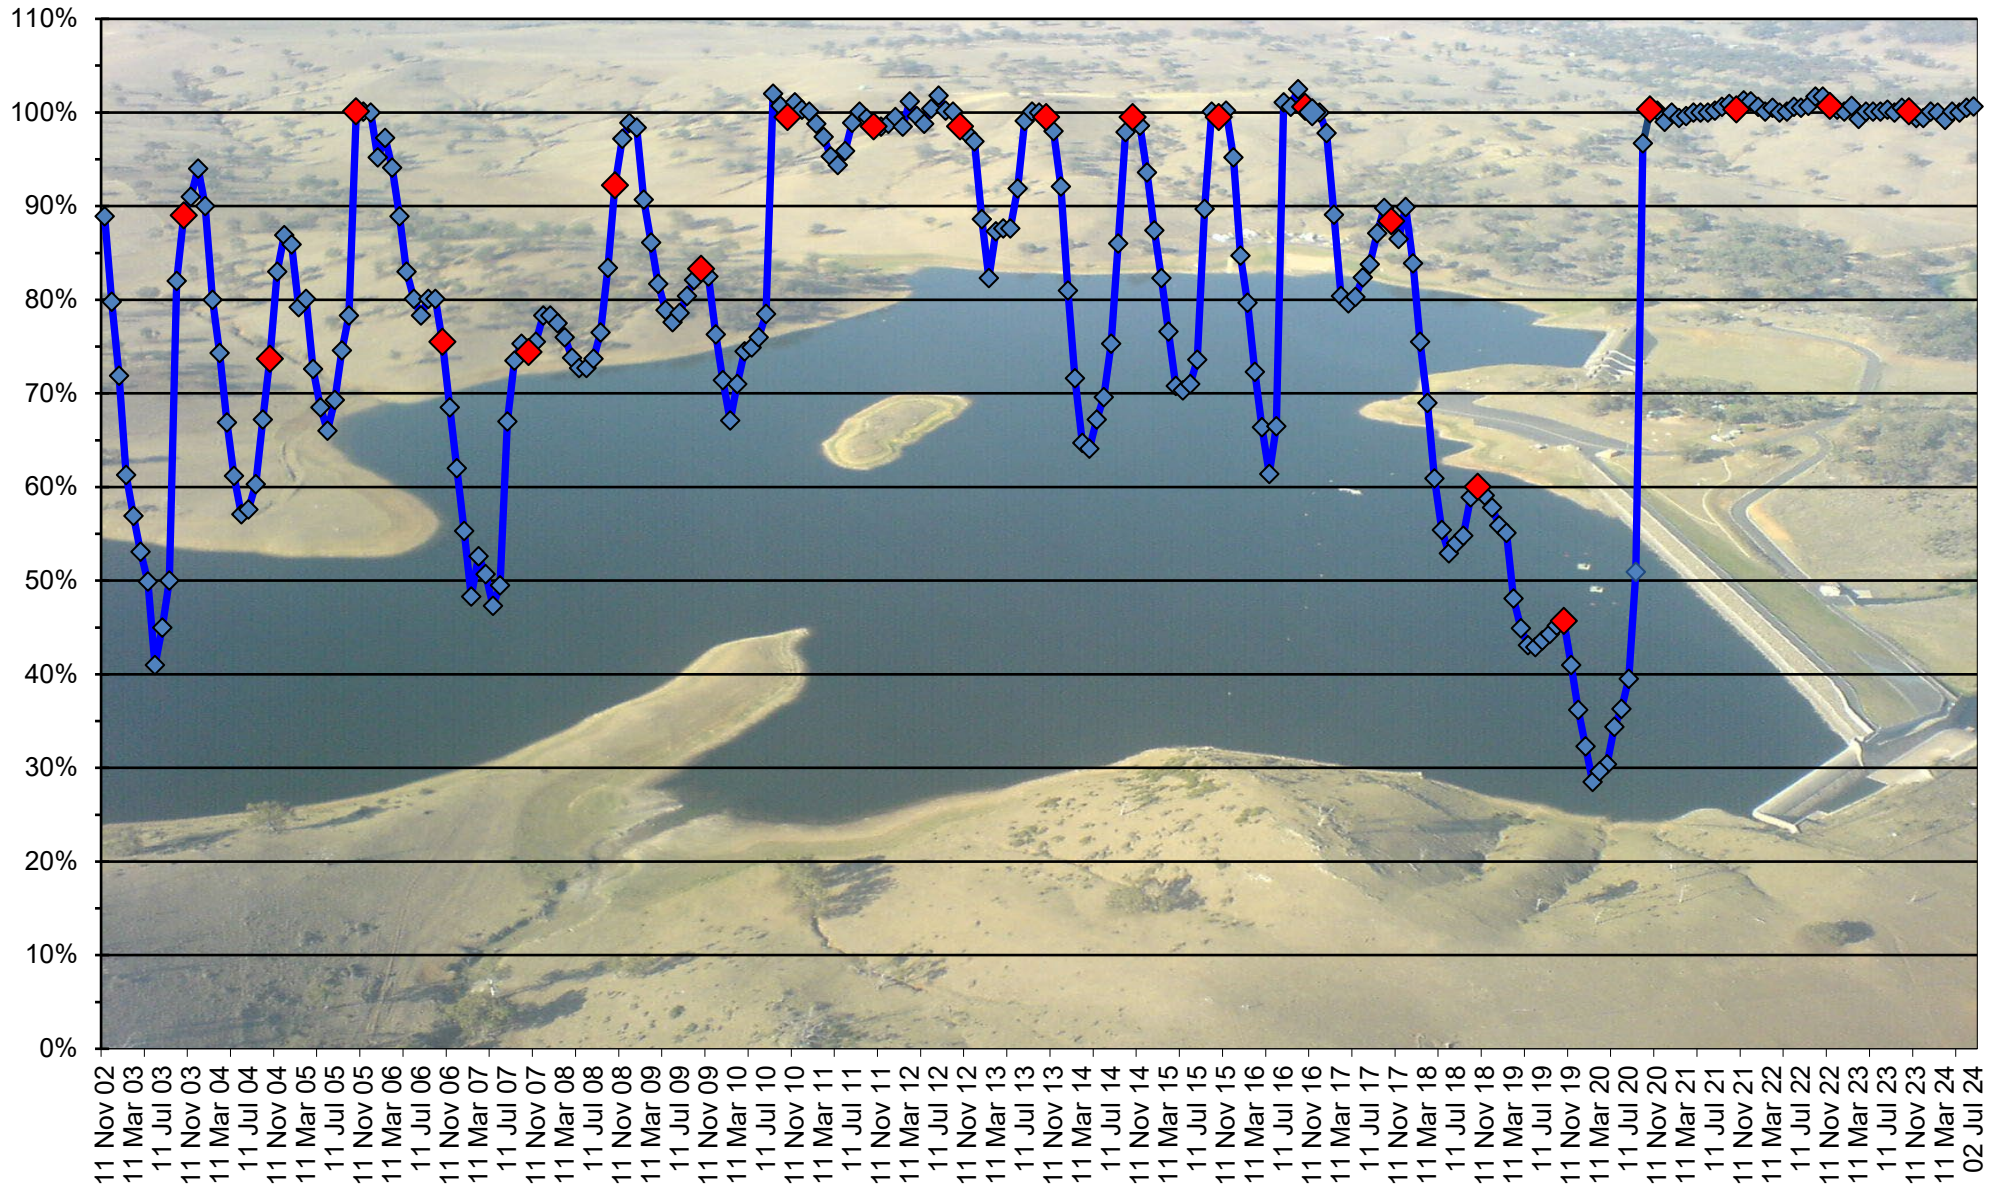

Bathurst Regional Council: Monthly Chifley Dam Volume (%)

Red markers = 11 October. Last reading 2 July 2024.